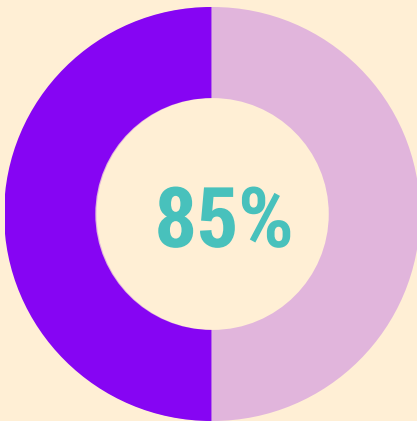

Doncaster
Children's
Services Trust

YOUTH CRIME PREVENTION

OCTOBER 1ST 2017 - DECEMBER 31ST 2017

Doncaster Triage Panel have received a total of 48 referrals from South Yorkshire Police between October 1st 2017 and December 31st 2017 of which 96% received an EPIC/Restorative Disposal. .

85% of all referrals received were Young Men with Young Women accounting for 15%

In terms of total offences attributed to each offence category assault ranks the highest in this period.

33% of all Young People referred to EPIC during October 1st 2017 to December 31st 2017 live within the South Neighbourhoods of Doncaster.

Case and Key Workers have carried out 165 One - One Sessions with Young People.

Referrals Received

10 - 13 Years

14 - 17 Years

Of the referrals received the age group 10 - 13 accounted for 71% of all our total clients.

Ethnicity

Of the 48 referred cases a total of 45 Young People disclosed their ethnicity, describing themselves as White British making up 94% of all cases.

94%

Case and Key Workers have attended over 14 CIN/CP/TAC and Professional Meetings along with 174 Home Visits.