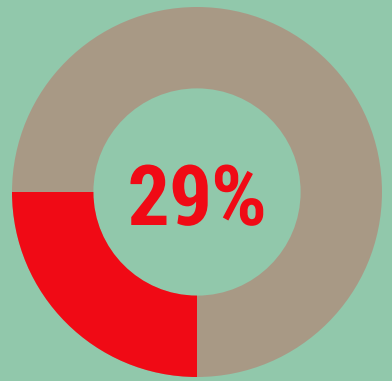

Doncaster
Children's
Services Trust

YOUTH CRIME PREVENTION

OCTOBER 1ST 2017 - DECEMBER 31ST 2017

Doncaster Triage Panel have received a total of 48 referrals from South Yorkshire Police between October 1st 2017 and December 31st 2017 of which 96% received an EPIC/Restorative Disposal. .

85% of all referrals received were Young Men with Young Women accounting for 15%

In terms of total offences attributed to each offence category assault ranks the highest in this period.

33% of all Young People referred to EPIC during October 1st 2017 to December 31st 2017 live within the South Neighbourhoods of Doncaster.

Case and Key Workers have carried out 165 One - One Sessions with Young People.

Referrals Received

10 - 13 Years

14 - 17 Years

Of the referrals received the age group 10 - 13 accounted for 71% of all our total clients.

Ethnicity

Of the 48 referred cases a total of 45 Young People disclosed their ethnicity, describing themselves as White British making up 94% of all cases.

94%

Case and Key Workers have attended over 14 CIN/CP/TAC and Professional Meetings along with 174 Home Visits.