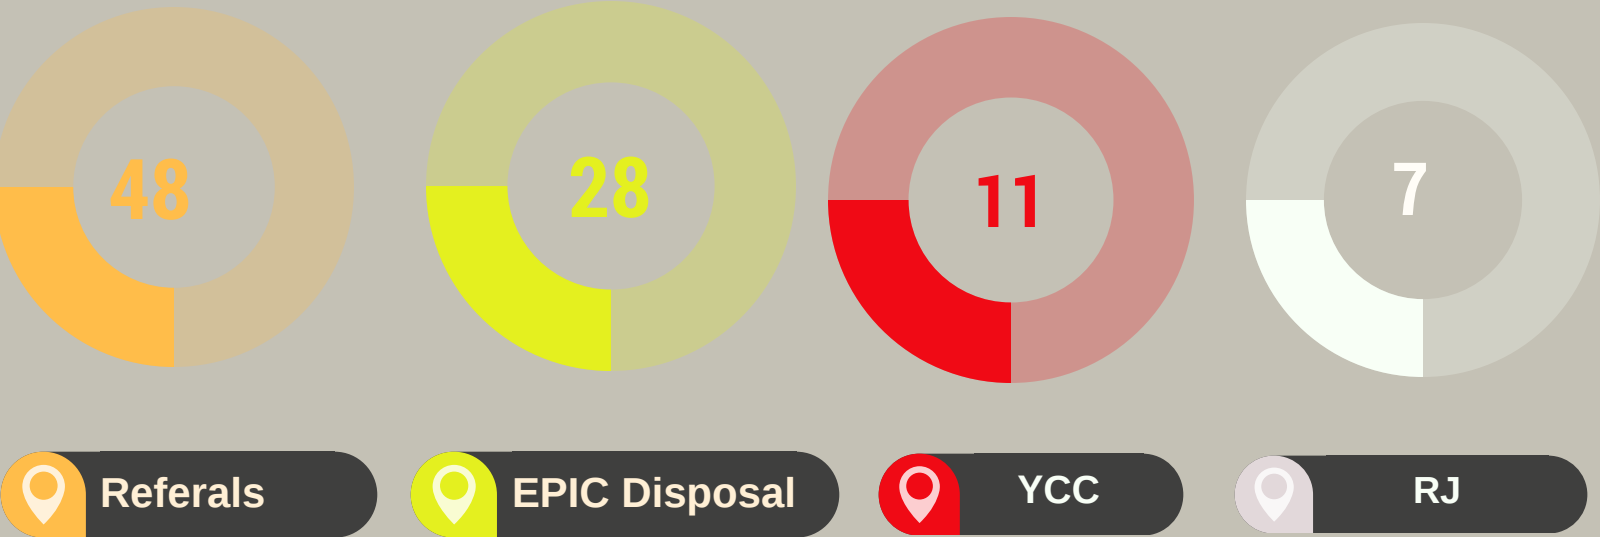

Doncaster
Children's
Services Trust

YOUTH CRIME PREVENTION

OCTOBER 1ST 2017 - DECEMBER 31ST 2017

Doncaster Triage Panel have received a total of 48 referrals from South Yorkshire Police between October 1st 2017 and December 31st 2017 of which 96% received an EPIC/Restorative Disposal. .

85% of all referrals received were Young Men with Young Women accounting for 15%

In terms of total offences attributed to each offence category assault ranks the highest in this period.

33% of all Young People referred to EPIC during October 1st 2017 to December 31st 2017 live within the South Neighbourhoods of Doncaster.

Case and Key Workers have carried out 165 One - One Sessions with Young People.

Referrals Received

10 - 13 Years

14 - 17 Years

Of the referrals received the age group 10 - 13 accounted for 71% of all our total clients.

Ethnicity

Of the 48 referred cases a total of 45 Young People disclosed their ethnicity, describing themselves as White British making up 94% of all cases.

94%

Case and Key Workers have attended over 14 CIN/CP/TAC and Professional Meetings along with 174 Home Visits.