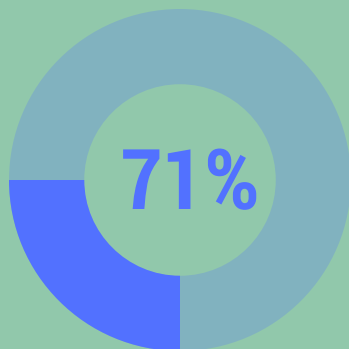

85% of all referrals received were Young Men with Young Women accounting for 15%

In terms of total offences attributed to each offence category assault ranks the highest in this period.

33% of all Young People referred to EPIC during October 1st 2017 to December 31st 2017 live within the South Neighbourhoods of Doncaster.

Case and Key Workers have carried out 165 One - One Sessions with Young People.

Referrals Received

10 - 13 Years

14 - 17 Years

Of the referrals received the age group 10 - 13 accounted for 71% of all our total clients.

Ethnicity

Of the 48 referred cases a total of 45 Young People disclosed their ethnicity, describing themselves as White British making up 94% of all cases.

94%

Case and Key Workers have attended over 14 CIN/CP/TAC and Professional Meetings along with 174 Home Visits.