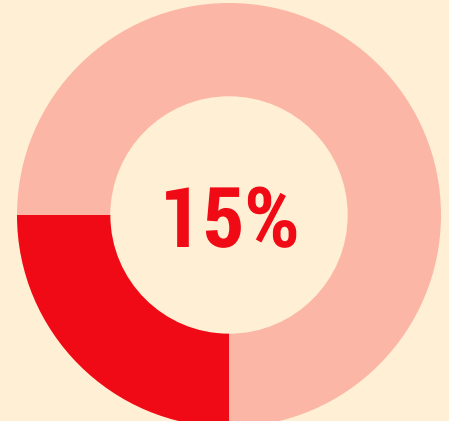

Doncaster
Children's
Services Trust

YOUTH CRIME PREVENTION

OCTOBER 1ST 2017 - DECEMBER 31ST 2017

Doncaster Triage Panel have received a total of 48 referrals from South Yorkshire Police between October 1st 2017 and December 31st 2017 of which 96% received an EPIC/Restorative Disposal. .

85% of all referrals received were Young Men with Young Women accounting for 15%

In terms of total offences attributed to each offence category assault ranks the highest in this period.

33% of all Young People referred to EPIC during October 1st 2017 to December 31st 2017 live within the South Neighbourhoods of Doncaster.

Case and Key Workers have carried out 165 One - One Sessions with Young People.

Referrals Received

10 - 13 Years

14 - 17 Years

Of the referrals received the age group 10 - 13 accounted for 71% of all our total clients.

Ethnicity

Of the 48 referred cases a total of 45 Young People disclosed their ethnicity, describing themselves as White British making up 94% of all cases.

94%

Case and Key Workers have attended over 14 CIN/CP/TAC and Professional Meetings along with 174 Home Visits.